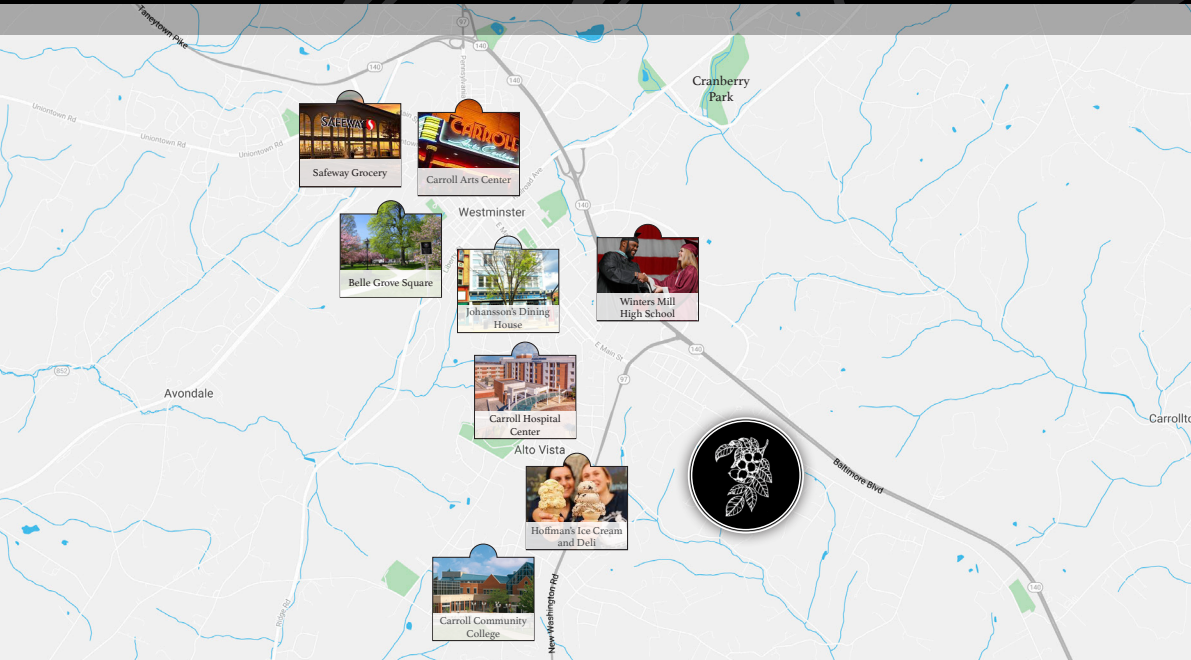

AROUND TOWN

Convenience & Entertainment Within 15 Minutes Of Your Front Door

COMMUTE TO NEARBY CITIES:

- Gettysburg, PA – 23 mi.
- New Market, MD – 27 mi.
- Ellicott City, MD – 31 mi.
- York, PA – 34 mi.
- Frederick, MD – 35 mi.
- Baltimore, MD – 35 mi.
- Washington, DC – 56 mi.
- Philadelphia, PA – 114 mi.
- Richmond, VA – 156 mi.

831 WOODSIDE AVE, WESTMINSTER MD 21157

EDUCATION

Elementary: Cranberry Station

Middle School: East Middle School

High School:
Winters Mill High School

Private:

- Carroll Christian School
- St. John Catholic School
- Gerstell Academy
- Springdale Preparatory School

Higher Education:

- McDaniel College
- Carroll Community College
- Stevenson University
- Loyola University

PUBLIC TRANSPORTATION

- Carroll Transit System

GROCERY STORES:

- Aldi
- Food Lion
- Safeway
- Giant

PARKS & RECREATION

- Cranberry Park
- Belle Grove Square
- Westminster Community Pond
- Westminster Veterans Memorial Park

HEALTH CARE:

- Carroll Hospital Center
- ExpressCare Urgent Care Center
- Westminster Pediatrics
- Family Medical Associates